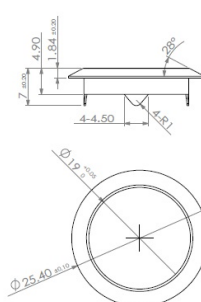

PRODUCT SHEET

Description:

Rim Lock 850, $\varnothing 19 \times 22 \text{mm}$, Drawer, NPL, MK SISO, KA D20

Item number:

14.01.065-7

Units	Box	Carton	HS Code	Barcode
Pcs.	12	192	8301300000	
				5704866515696

SISO A/S

Mileparken 11
DK-2740 Skovlunde
Denmark
VAT: DK 24786013

Phone +45 45 830 900

www.siso.dk
siso@siso.dk

Danske Bank
Nytorv Branch
Copenhagen
SWIFT: DABADKKK

Account no.
4180 3112 112936
IBAN Account
DK7230003112112936